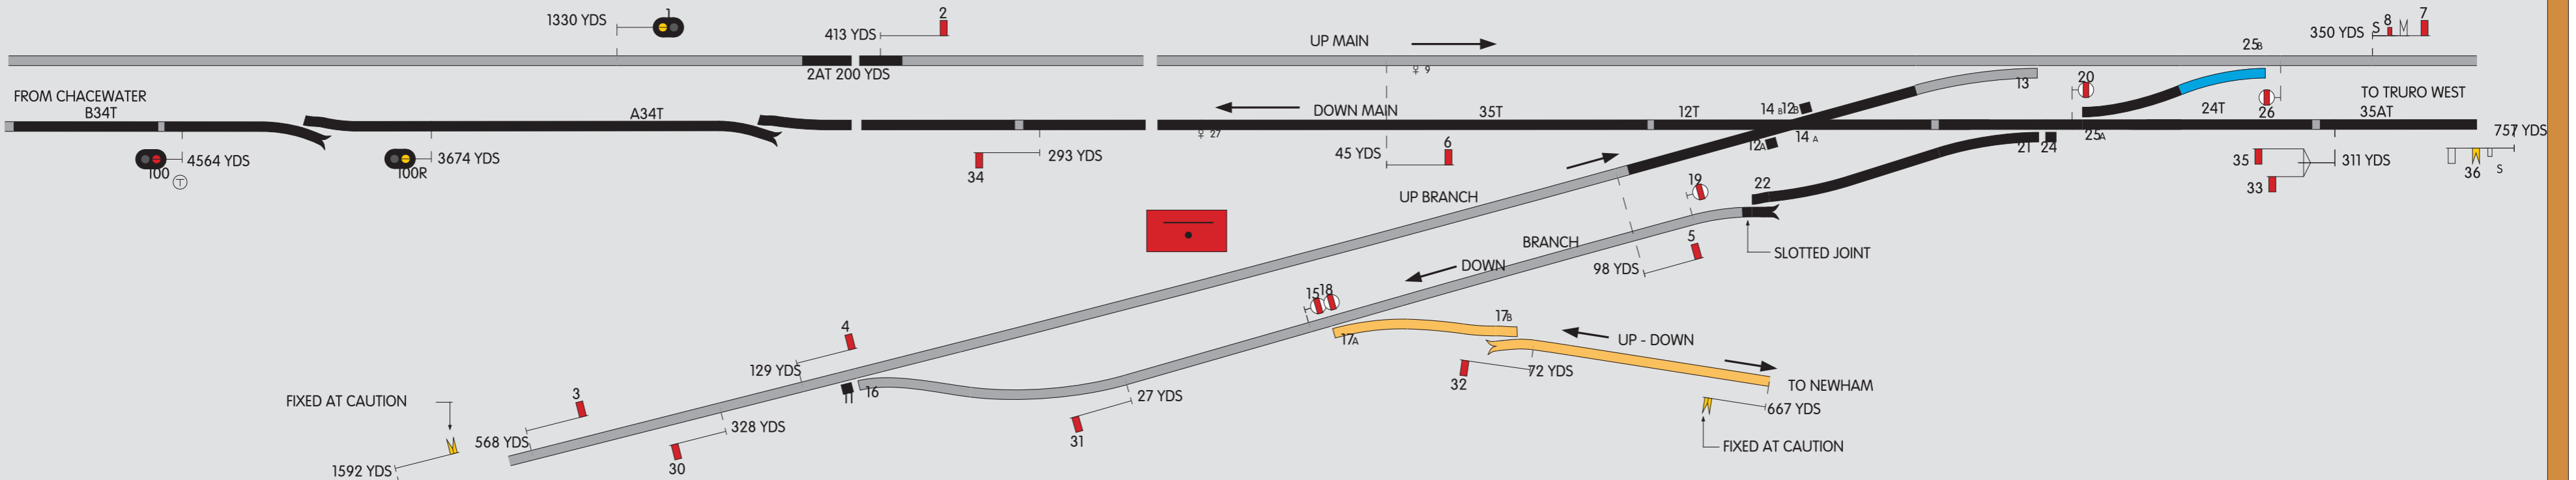

PENWITHERS JUNCTION

SPACES 10, 23, 28, 29

REPRODUCED BY KIND PERMISSION OF KIDDERMINSTER RAILWAY MUSEUM

JAN 1957 S1073/12